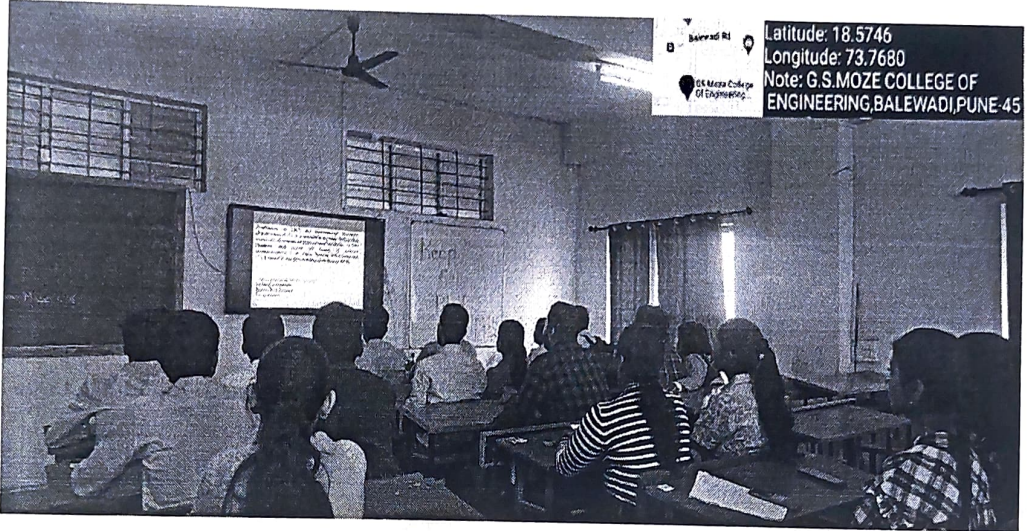

“EMPOWERMENT THROUGH TECHNOLOGICAL EXCELLENCE”

GENBA SOPANRAO MOZE COLLEGE OF ENGINEERING

(Recognized by AICTE, New Delhi; Approved by Govt. of Maharashtra; Affiliated to University of Pune)
25/1/3, Balewadi, Pune – 411045. Ph: 020-27390500
Website: www.gsmozecoe.co.in Email: gsmoze@yahoo.co.in

Department Of Computer Engineering

ICT Classroom [E-201]