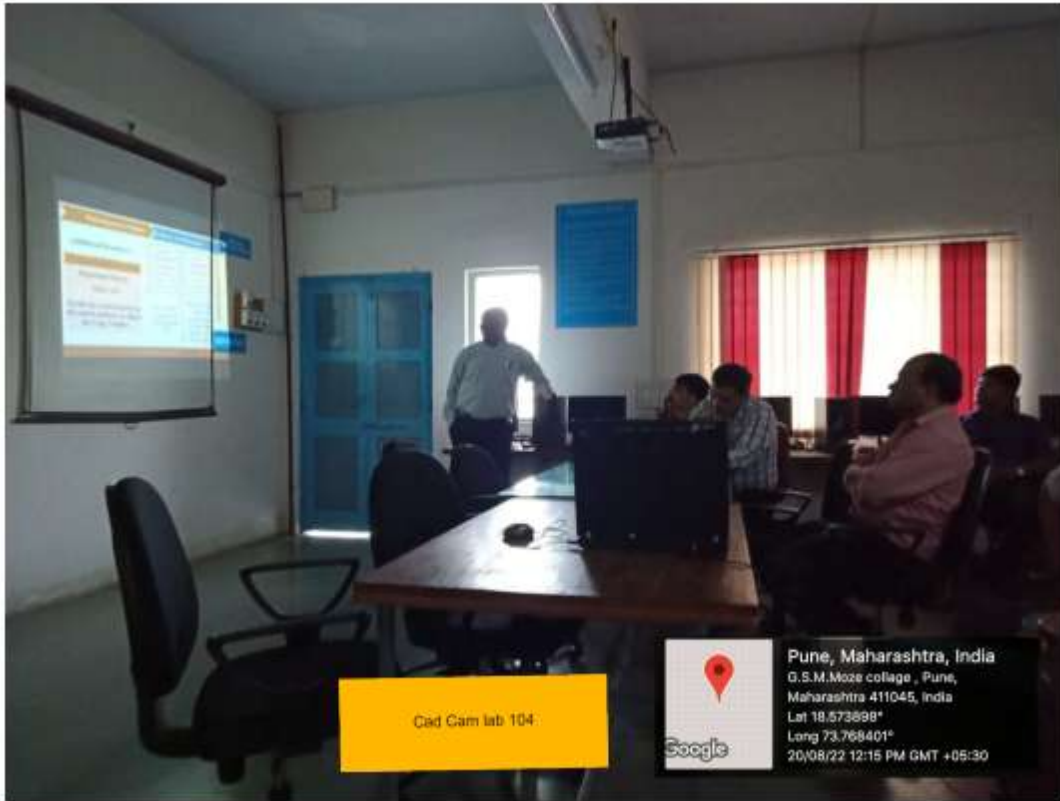

Class room with LCD projector