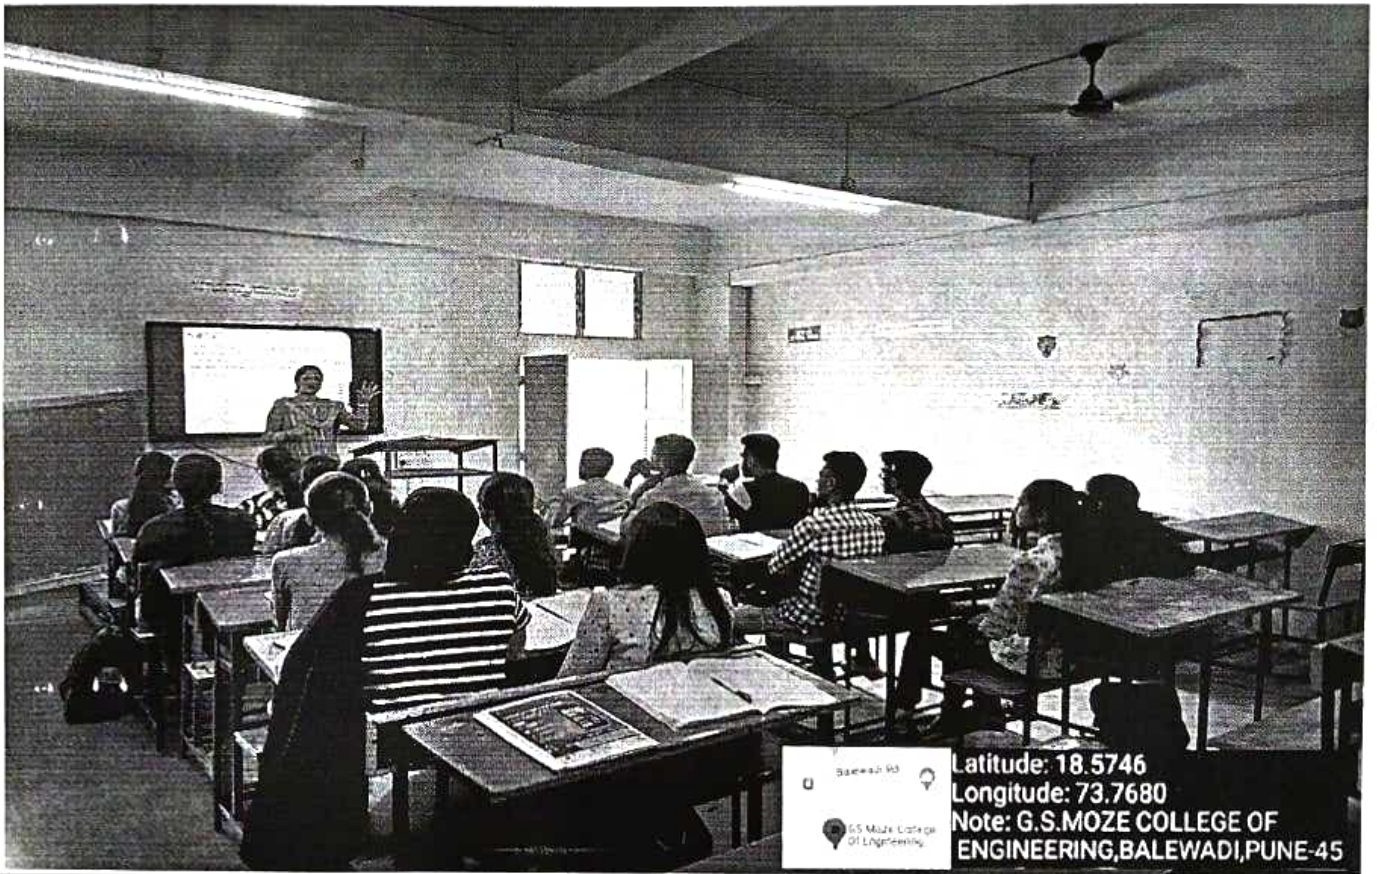

Department of Information Technology

Balewadi 93
Latitude: 18.5746
Longitude: 73.7680
Note: G.S.MOZE COLLEGE OF ENGINEERING,BALEWADI,PUNE-45

ICT Classroom in Department of Information Technology